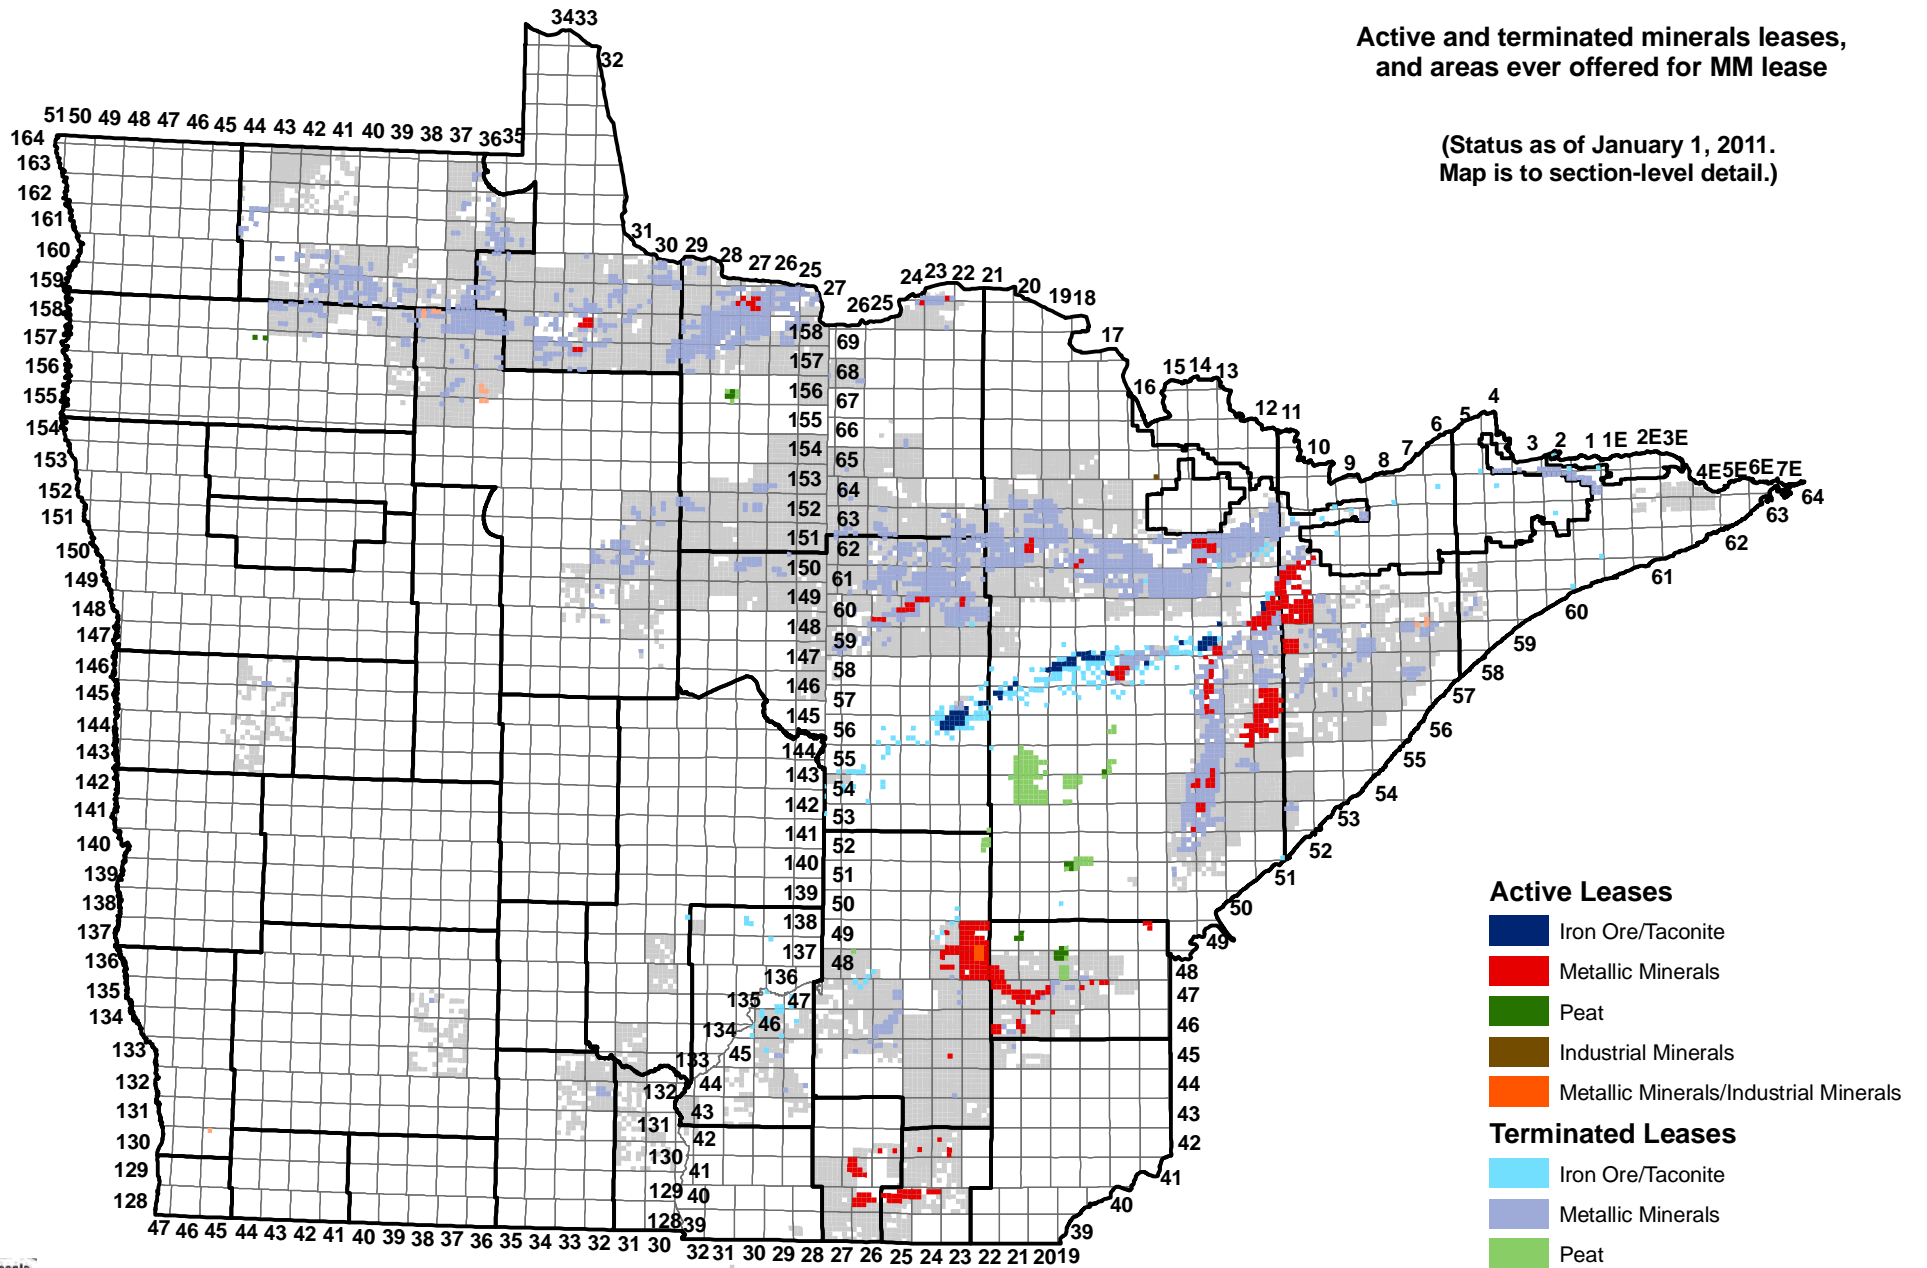

State of Minnesota
 Department of Natural Resources
 Division of Lands and Minerals

Active and terminated minerals leases,
 and areas ever offered for MM lease

(Status as of January 1, 2011.
 Map is to section-level detail.)

Active Leases

- Iron Ore/Taconite
- Metallic Minerals
- Peat
- Industrial Minerals
- Metallic Minerals/Industrial Minerals

Terminated Leases

- Iron Ore/Taconite
- Metallic Minerals
- Peat
- Industrial Minerals
- Ever Offered for MM Lease